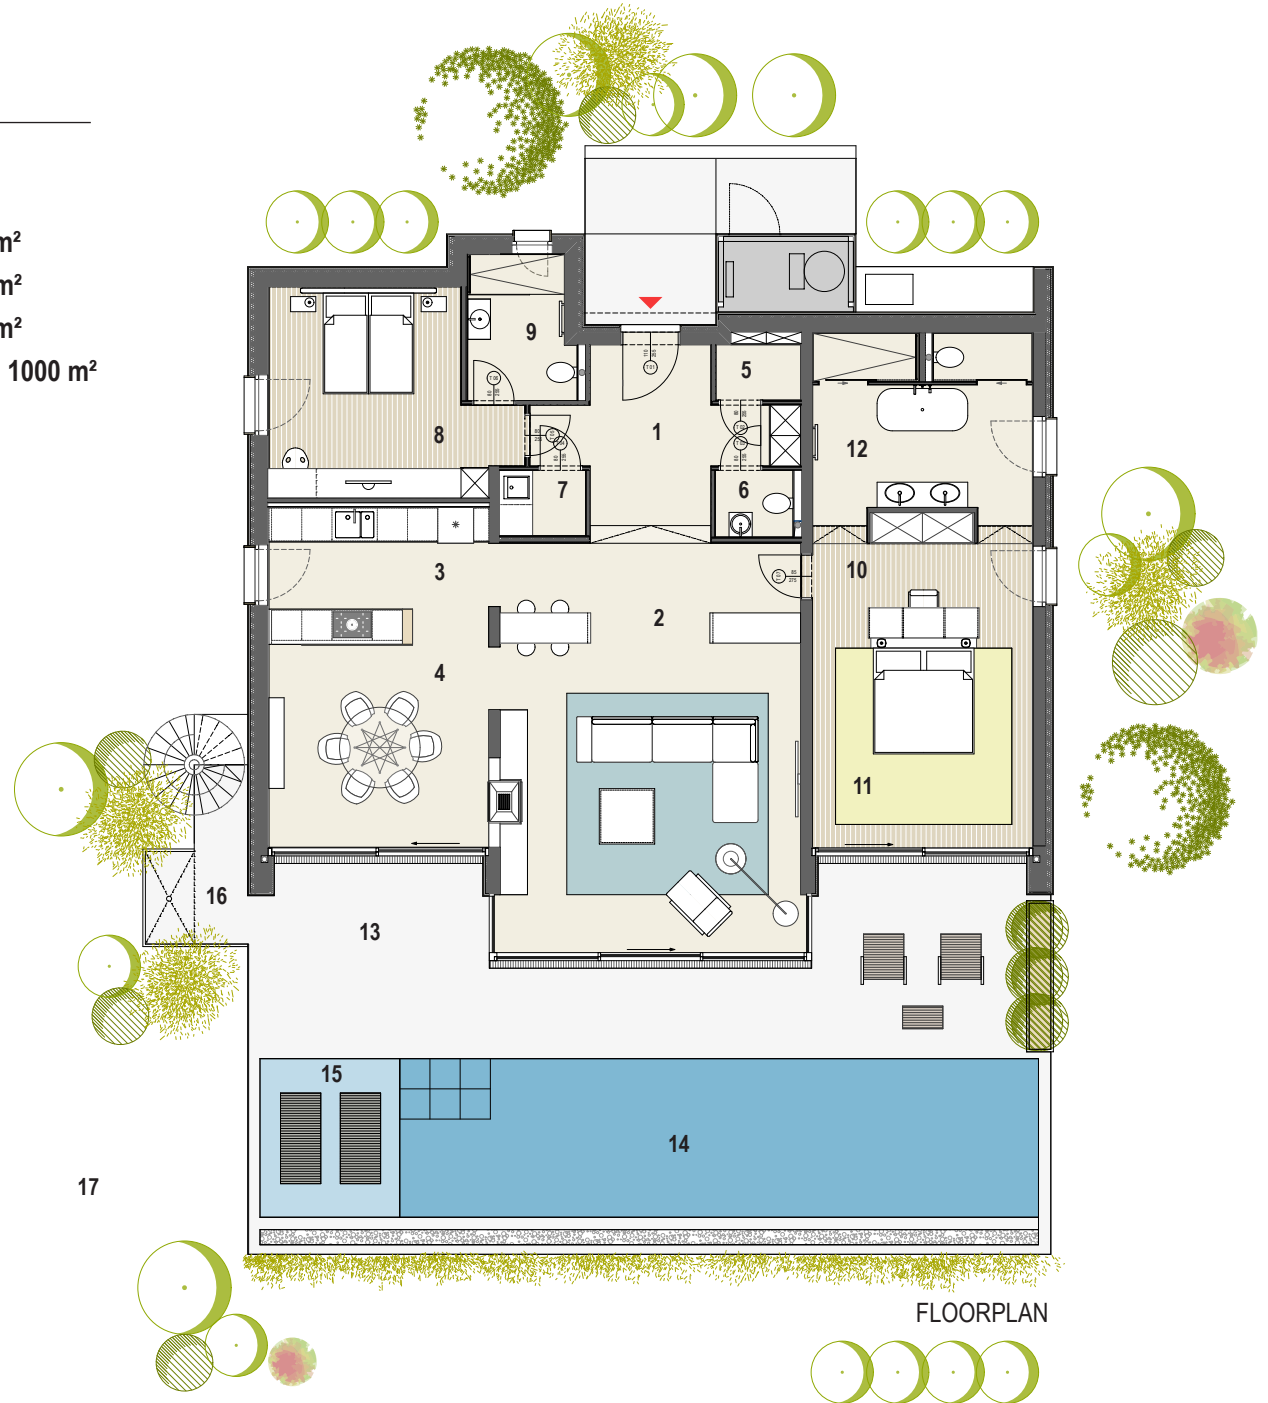

INFINITY VILLA

2 BEDROOM

CONSTRUCTION AREA 195 m²
LIVING AREA 165 m²
POOL & TERRACE AREA 105 m²
PLOT AREA 800 - 1000 m²

- 1 ENTRANCE
- 2 LIVING ROOM
- 3 KITCHEN
- 4 DINING AREA
- 5 UTILITY ROOM
- 6 GUEST TOILET
- 7 LAUNDRY
- 8 GUEST BEDROOM
- 9 GUEST BATHROOM
- 10 DRESSING
- 11 MASTER BEDROOM
- 12 MASTER BATHROOM
- 13 OUTDOOR LIVING
- 14 INFINITY POOL
- 15 FLAT WATER AREA
- 16 OUTDOOR SHOWER
- 17 GARDEN

FLOORPLAN

INFINITY VILLA

ROOFPLAN

CONSTRUCTION AREA	195 m ²
LIVING AREA	165 m ²
POOL & TERRACE AREA	105 m ²
PLOT AREA	800 - 1000 m ²

- 1 GREEN ROOF
- 2 ROOFTOP LOUNGE